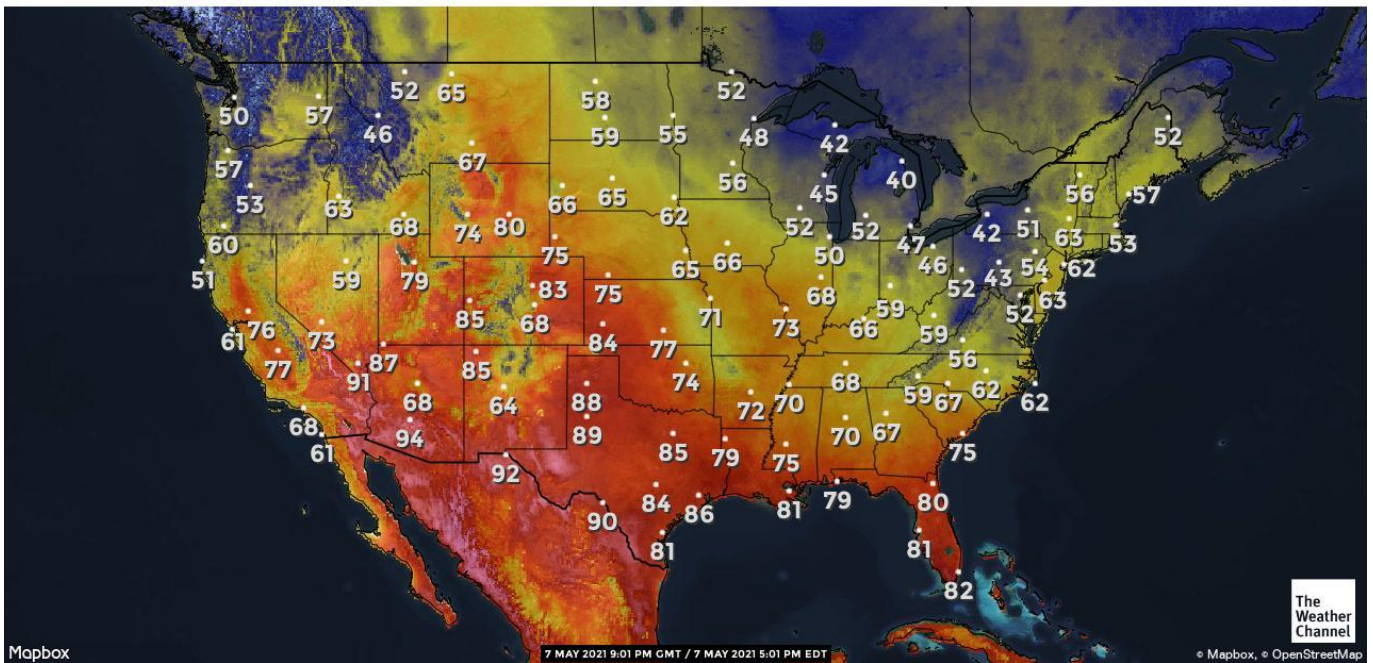

# DOWNLOAD

[Ls Island Ls Models Ls Land Issue Ism 003 | Added By 14](#)

CURRENT TEMPERATURES (°F)

MAY 07, 2021

[Ls Island Ls Models Ls Land Issue Ism 003 | Added By 14](#)

---

**DOWNLOAD**

---

She is an elegant model, of beautiful lines, magnificently fitted out by Messrs. ... surrounded at the base by sugar-mtnes, resting upon threeswans (the symbol of the island), ... 1800, 2]; Ditto, 1885, Is; Ind a Bonds, Is. s. ; Exchequer Bills. Is. to is. dis. ... 46; National Provincial of England, New, 22 ; Oriental 39; Ottoman, 14} cx div.. These amounts would be added to whatever deposit credit the Treasury has at the ... A GUIDE TO THE LITERATURE OF THE SOUTHWEST 14: Lyle Saunders 397 ... Art is one of the 'greatest means of generating human energy, of creating a ... caballus was a descendant of the wild horses which crossed the land-